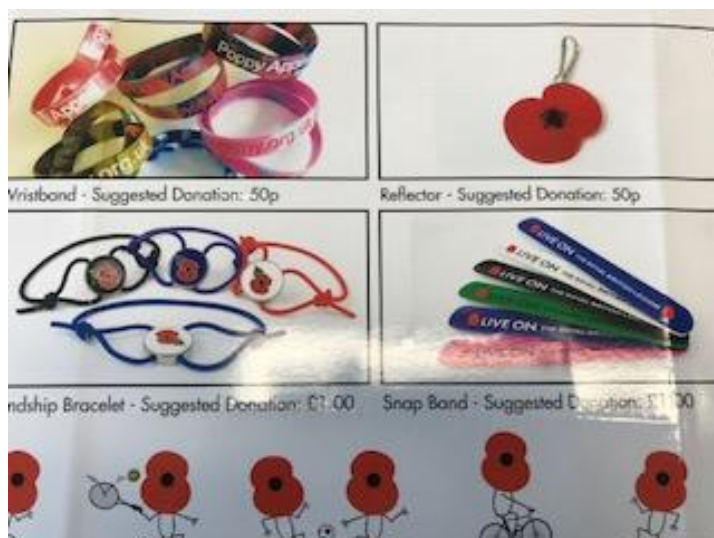

Wristband - Suggested Donation: 50p

Reflector - Suggested Donation: 50p

Friendship Bracelet - Suggested Donation: £1.00

Snap Band - Suggested Donation: £1.00